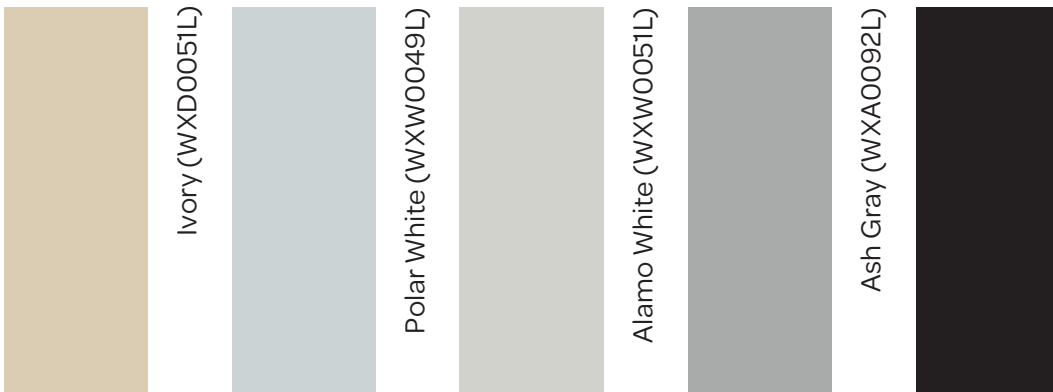

Brite White (WXW0050L)

Taupe (WXD0047L)

Tan (WXD0049L)

Rustic Red (WXR0074L)

Ocean Blue (WXL0028L)

Hunter Green (WXG0021L)

Light Stone (WXD0038L)

Pewter Gray (WXA0093L)

Brite Red (WXR0084)

Charcoal Gray (WXA0090L)

Dark Green (WXG0020L)

Burnished Slate (WXB1007L)

Burgundy (WXR0076L)

Gallery Blue (WXL0026L)

Cocoa Brown (WXB1009L)

WeatherXL™ Silicone Polyester Coatings

All colors shown are within the limits of color chip reproduction.

Ivory (WXD0051L)

Polar White (WXW0049L)

Alamo White (WXW0051L)

Ash Gray (WXA0092L)

Black (WXA0107L)